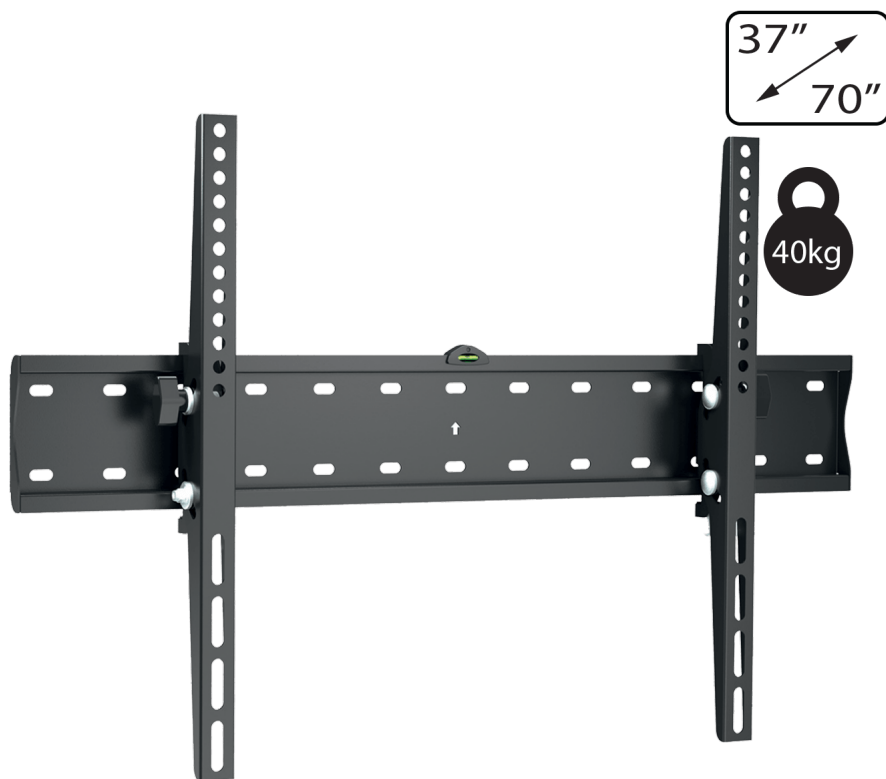

LCDH 19

Rating: Not Rated Yet

Price

Base price with tax

Salesprice with discount

Cijena 28,00 KM

Discount

[Postavi pitanje](#)

Manufacturer [Home](#)